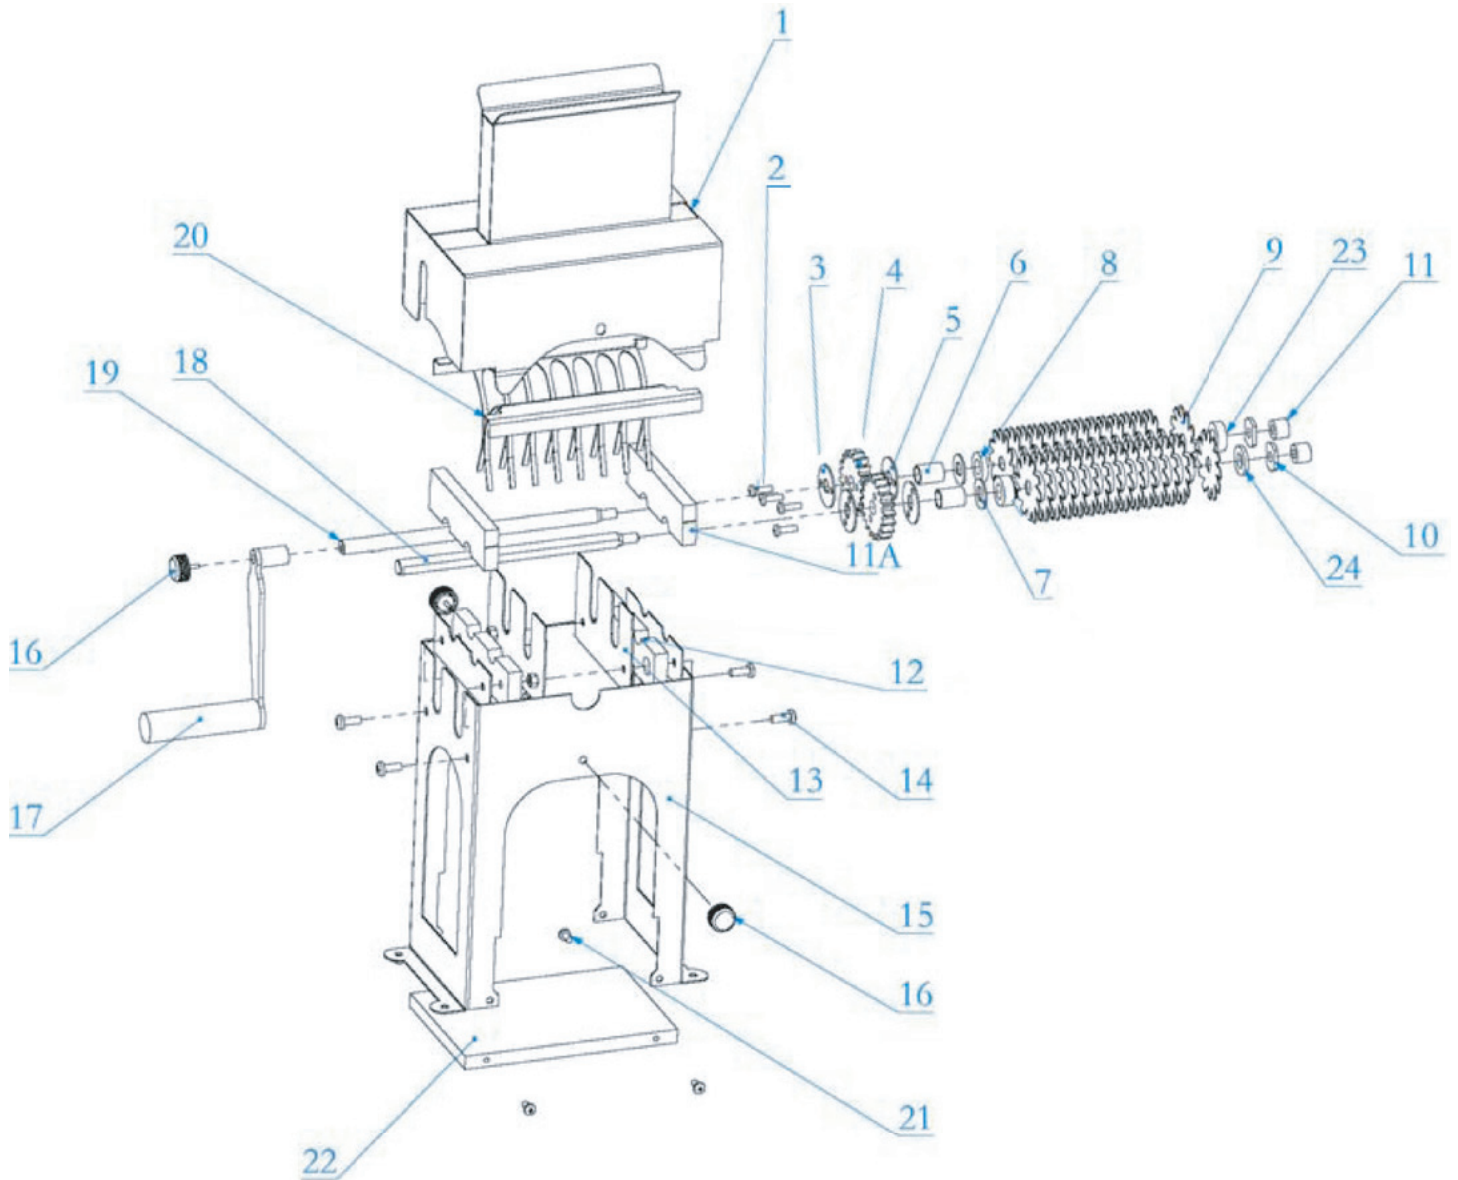

# Parts Breakdown

Item 10883

# Parts Breakdown

---

## Item 10883

Item No.	Description	Position	Item No.	Description	Position	Item No.	Description	Position
42344	Cover for 10883	1	42352	Washer for 10883	10	27341	Handle for 10883	17
42345	Gear Bracket - Driving Shaft for 10883	2	63999	Stainless Steel Sleeve (Short) for 10883	11	42359	Driven Shaft for 10883	18
42346	Gear Bracket Screws for 10883	3	42354	Upper Nylon Plate for 10883	11A	42360	Driving Shaft for 10883	19
18942	Gear for 10883	4	42355	Lower Nylon Plate for 10883	12	42361	Meat Combs for 10883	20
42347	Gear Bracket for 10883	5	42356	Stainless Steel Plate 2 for 10883	13	42362	Bolt of Base for 10883	21
42348	Stainless Steel Sleeve (Long) for 10883	6, 7	42357	Housing Bolt for 10883	14	42363	Nylon Base for 10883	22
42349	Stainless Steel Spacer for 10883	8	42358	Housing for 10883	15	42364	Nylon Bushing for 10883	23
42351	Knife for 10883	9	27340	Plastic Head Bolt for 10883	16	42365	Nylon Bushing for 10883	24